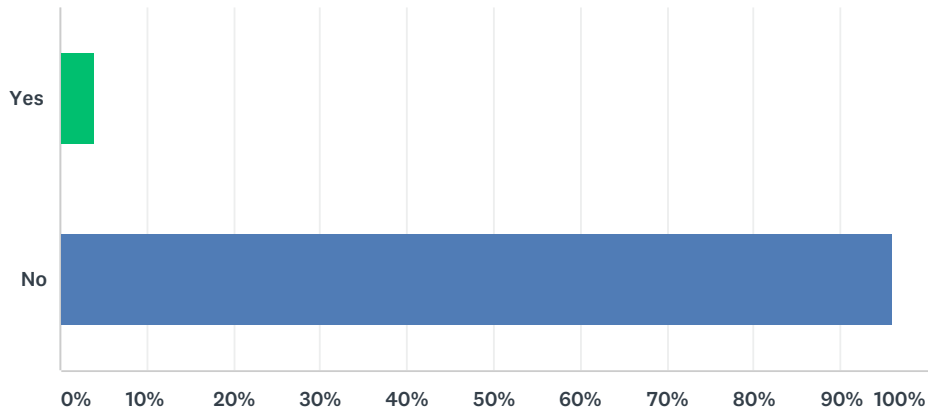

Answered: 25 Skipped: 0

ANSWER CHOICES	RESPONSES
Much higher	24.00% 6
Higher	20.00% 5
Average	28.00% 7
Lower	8.00% 2
Much lower	8.00% 2
Chose not to open	4.00% 1
Not open Saturdays	8.00% 2
TOTAL	25

Q6 When would you prefer the event to be held?

Answered: 25 Skipped: 0

ANSWER CHOICES	RESPONSES
Friday evening	0.00% 0
Saturday	76.00% 19
Sunday	20.00% 5
Other (please specify)	4.00% 1
TOTAL	25

Q7 Would you participate in the event if it was on a Sunday?

Answered: 25 Skipped: 0

ANSWER CHOICES	RESPONSES
Yes	24.00% 6
No	76.00% 19
TOTAL	25

Q8 Would you participate in the event if it was moved to another location in the CBD?

Answered: 25 Skipped: 0

ANSWER CHOICES	RESPONSES	
Yes	4.00%	1
No	96.00%	24
TOTAL		25