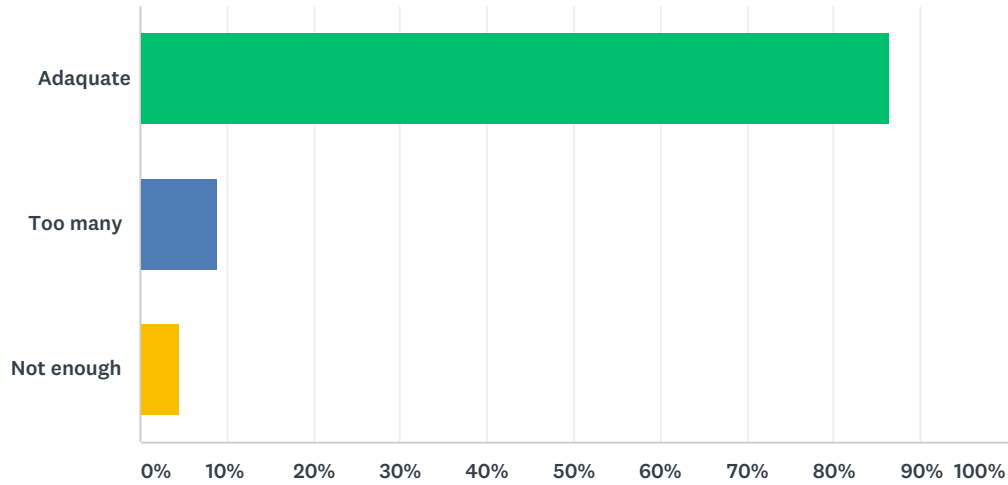

Q11 Did you have a special offer, product or menu option for Fiesta on George?

Answered: 25 Skipped: 0

ANSWER CHOICES	RESPONSES	
Yes	44.00%	11
No	56.00%	14
TOTAL		25

Q12 Were there enough food vendors?

Answered: 22 Skipped: 3

ANSWER CHOICES	RESPONSES	
Adequate	68.18%	15
Too many	18.18%	4
Not enough	13.64%	3
TOTAL		22

Q13 Were there enough drink vendors?

Answered: 22 Skipped: 3

ANSWER CHOICES	RESPONSES	
Aduquate	86.36%	19
Too many	9.09%	2
Not enough	4.55%	1
TOTAL		22