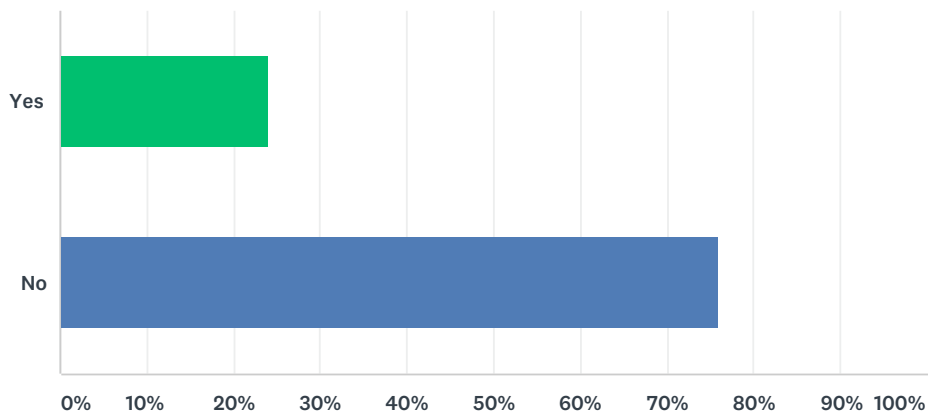

Q7 Would you participate in the event if it was on a Sunday?

Answered: 25 Skipped: 0

ANSWER CHOICES	RESPONSES
Yes	24.00% 6
No	76.00% 19
TOTAL	25