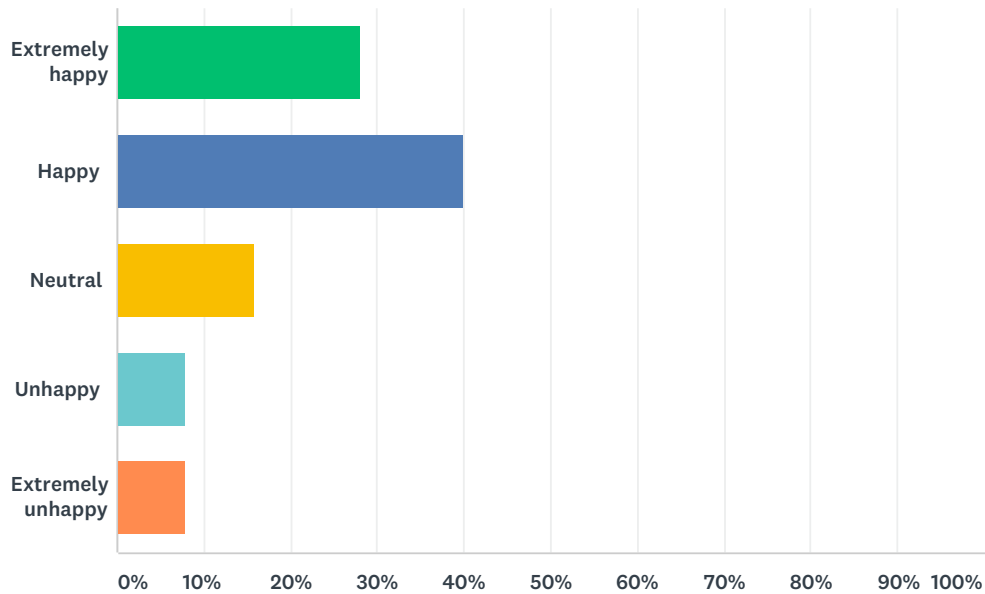

Q16 Overall, were you happy with the success of the event?

Answered: 25 Skipped: 0

ANSWER CHOICES	RESPONSES	
Extremely happy	28.00%	7
Happy	40.00%	10
Neutral	16.00%	4