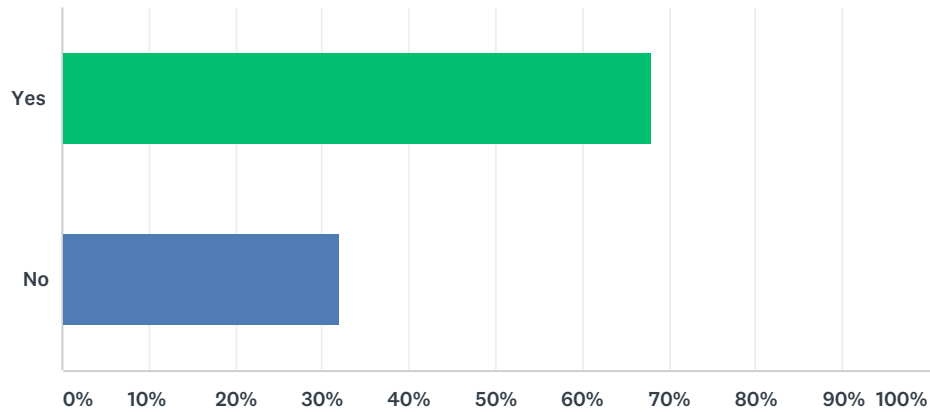

Q1 Did you participate in Fiesta on George 2017?

Answered: 25 Skipped: 0

ANSWER CHOICES	RESPONSES	
Yes	68.00%	17
No	32.00%	8
TOTAL		25

Q2 If yes, how did you participate in the event?

Answered: 24 Skipped: 1

ANSWER CHOICES	RESPONSES	
I had a stall outside my business	33.33%	8
I extended my opening hours	29.17%	7

I was open my normal Saturday trading hours	16.67%	4
I did not participate	20.83%	5
TOTAL		24

Q3 Where is your business located?