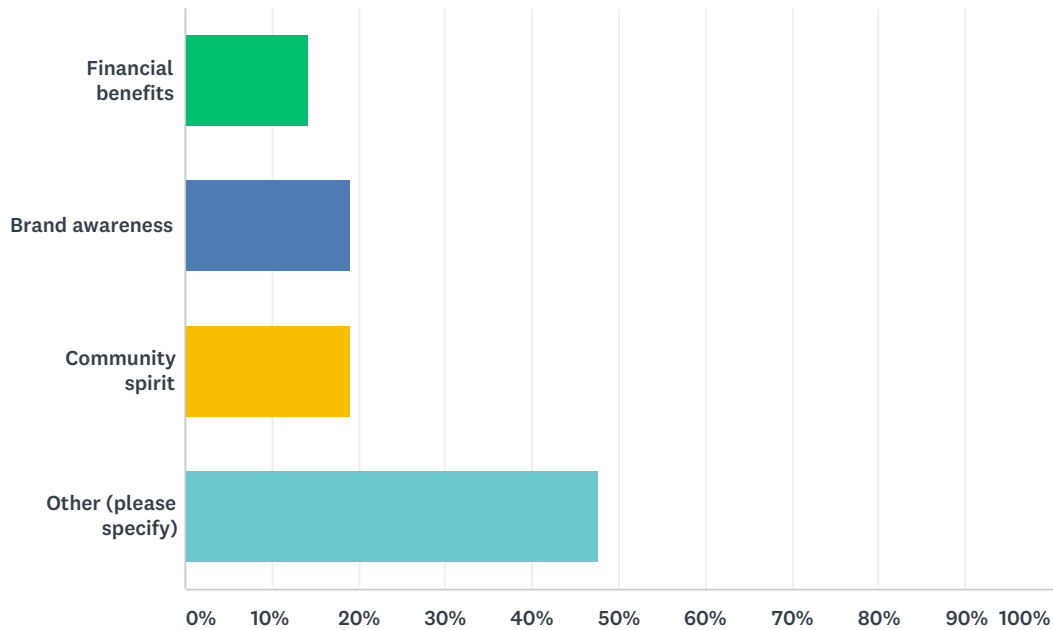

Answered: 25 Skipped: 0

ANSWER CHOICES	RESPONSES
Friday evening	0.00% 0
Saturday	76.00% 19
Sunday	20.00% 5
Other (please specify)	4.00% 1
TOTAL	25

Q7 Would you participate in the event if it was on a Sunday?

Answered: 25 Skipped: 0

ANSWER CHOICES	RESPONSES
Yes	24.00% 6
No	76.00% 19
TOTAL	25

Q8 Would you participate in the event if it was moved to another location in the CBD?

Answered: 25 Skipped: 0

ANSWER CHOICES	RESPONSES	
Yes	4.00%	1
No	96.00%	24
TOTAL		25

Q9 Why do you participate in the Fiesta on George event?

Answered: 21 Skipped: 4

ANSWER CHOICES	RESPONSES	
Financial benefits	14.29%	3

Brand awareness	19.05%	4
Community spirit	19.05%	4
Other (please specify)	47.62%	10
TOTAL		21