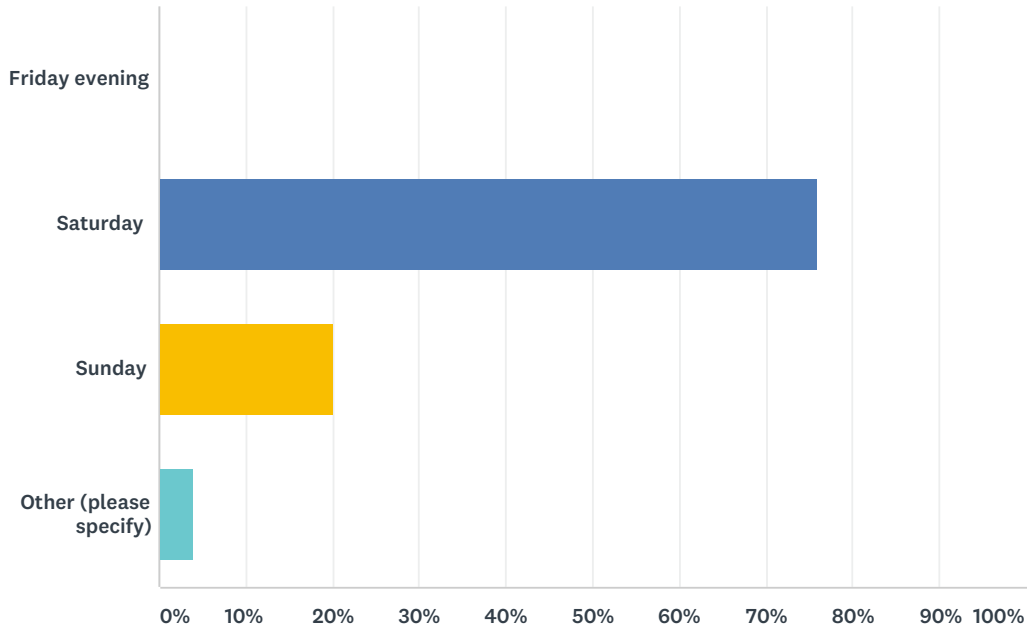

Q4 What industry does your business operate in?

Answered: 25 Skipped: 0

ANSWER CHOICES	RESPONSES	
Retail	64.00%	16
Hospitality	28.00%	7
Professional Services	4.00%	1
Beauty & Health	4.00%	1
TOTAL		25

Q5 If you participated in the event, how did your trade compare to other Saturdays in October?

Answered: 25 Skipped: 0

ANSWER CHOICES	RESPONSES
Much higher	24.00% 6
Higher	20.00% 5
Average	28.00% 7
Lower	8.00% 2
Much lower	8.00% 2
Chose not to open	4.00% 1
Not open Saturdays	8.00% 2
TOTAL	25

Q6 When would you prefer the event to be held?

Answered: 25 Skipped: 0

ANSWER CHOICES	RESPONSES
Friday evening	0.00% 0
Saturday	76.00% 19
Sunday	20.00% 5
Other (please specify)	4.00% 1
TOTAL	25

Q7 Would you participate in the event if it was on a Sunday?