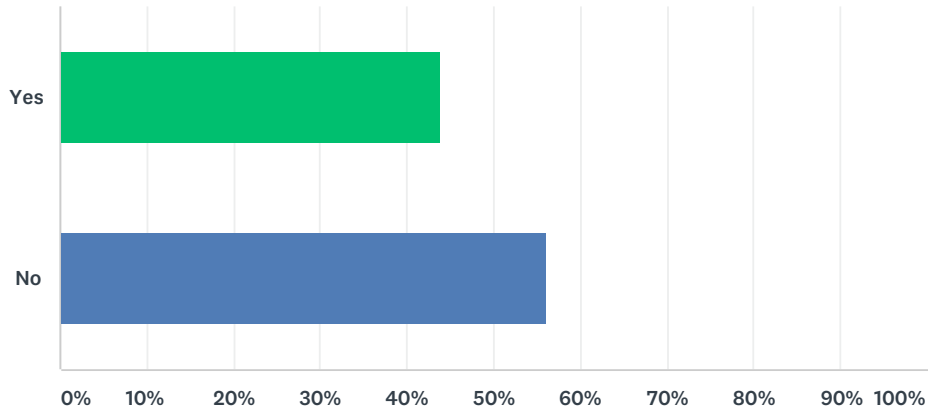

ANSWER CHOICES	RESPONSES	
Yes	44.00%	11
No	56.00%	14
TOTAL		25