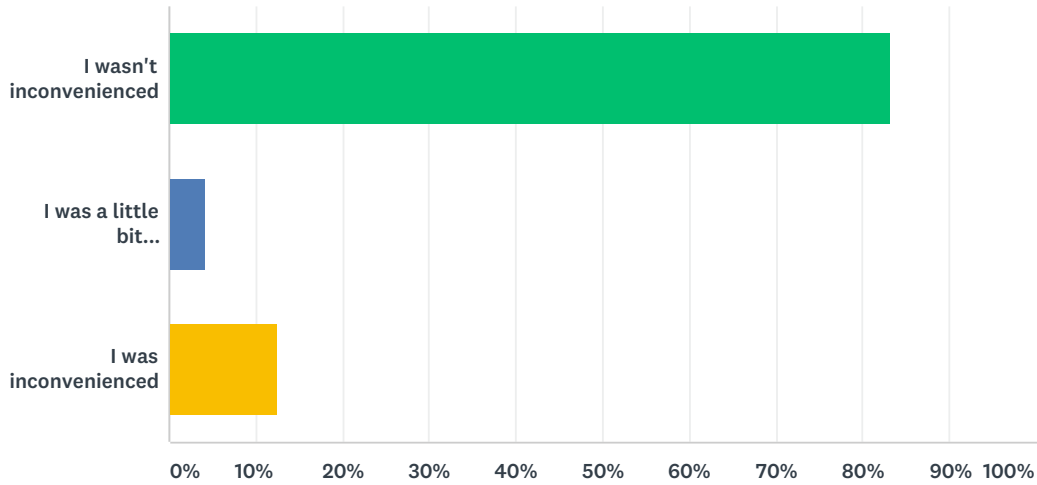

Q14 Do you think the event was well promoted to the public?

Answered: 22 Skipped: 3

ANSWER CHOICES	RESPONSES	
Yes	72.73%	16
No	27.27%	6
TOTAL		22

Q15 Did you experience any inconvenience from the road closure?

Answered: 24 Skipped: 1

ANSWER CHOICES	RESPONSES	
I wasn't inconvenienced	83.33%	20
I was a little bit inconvenienced	4.17%	1
I was inconvenienced	12.50%	3
TOTAL		24

Q16 Overall, were you happy with the success of the event?