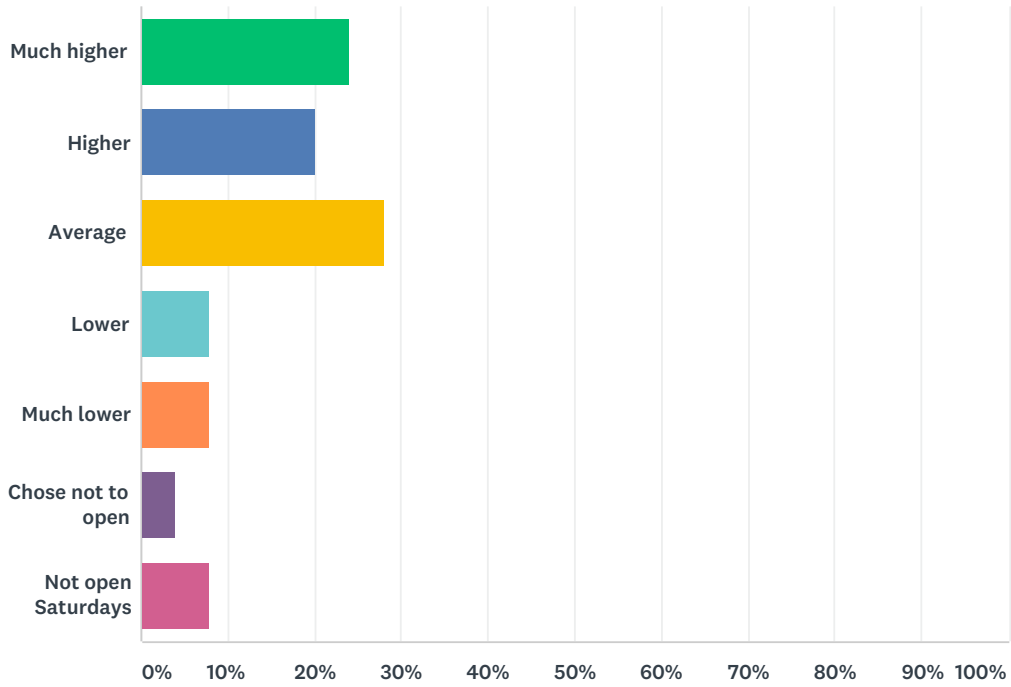

Q4 What industry does your business operate in?

Answered: 25 Skipped: 0

ANSWER CHOICES	RESPONSES	
Retail	64.00%	16
Hospitality	28.00%	7
Professional Services	4.00%	1
Beauty & Health	4.00%	1
TOTAL		25

Q5 If you participated in the event, how did your trade compare to other Saturdays in October?

Answered: 25 Skipped: 0

ANSWER CHOICES	RESPONSES
Much higher	24.00% 6
Higher	20.00% 5
Average	28.00% 7
Lower	8.00% 2
Much lower	8.00% 2
Chose not to open	4.00% 1
Not open Saturdays	8.00% 2
TOTAL	25

Q6 When would you prefer the event to be held?

Answered: 25 Skipped: 0

ANSWER CHOICES	RESPONSES
Friday evening	0.00% 0
Saturday	76.00% 19
Sunday	20.00% 5
Other (please specify)	4.00% 1
TOTAL	25

Q7 Would you participate in the event if it was on a Sunday?