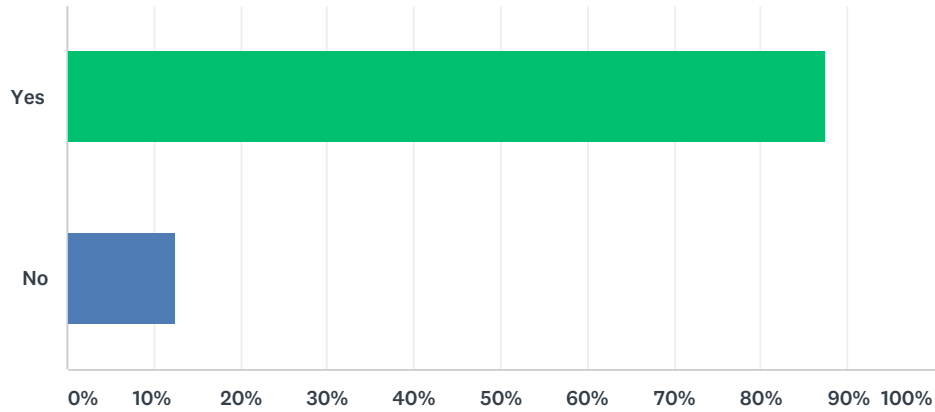

Unhappy	8.00%	2
Extremely unhappy	8.00%	2
TOTAL		25

Q17 Do you think Fiesta on George should continue in the future?

Answered: 24 Skipped: 1

ANSWER CHOICES	RESPONSES	
Yes	87.50%	21
No	12.50%	3
TOTAL		24

Q18 Do you have any further feedback to pass onto event organisers?

Answered: 17 Skipped: 8