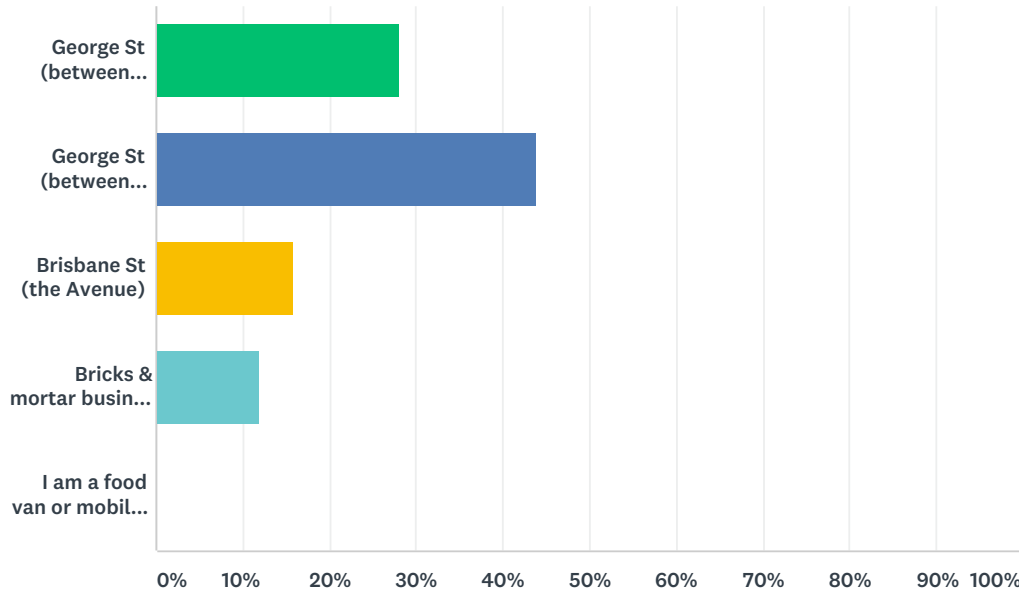

I was open my normal Saturday trading hours	16.67%	4
I did not participate	20.83%	5
TOTAL		24

Q3 Where is your business located?

Answered: 25 Skipped: 0

ANSWER CHOICES	RESPONSES
George St (between Paterson St & Brisbane St)	28.00% 7
George St (between Brisbane St & York St)	44.00% 11
Brisbane St (the Avenue)	16.00% 4
Bricks & mortar business outside of event boundaries	12.00% 3
I am a food van or mobile food business	0.00% 0
TOTAL	25

Q4 What industry does your business operate in?

Answered: 25 Skipped: 0