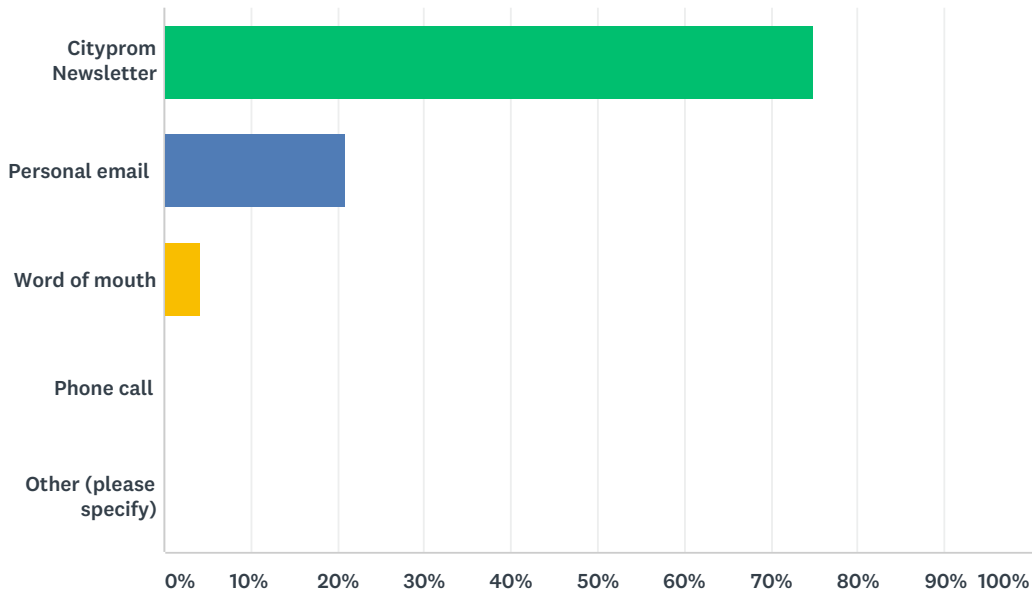

Brand awareness	19.05%	4
Community spirit	19.05%	4
Other (please specify)	47.62%	10
TOTAL		21

Q10 How did you hear about the planning of Fiesta on George 2017?

Answered: 24 Skipped: 1

ANSWER CHOICES	RESPONSES
Cityprom Newsletter	75.00% 18
Personal email	20.83% 5
Word of mouth	4.17% 1
Phone call	0.00% 0
Other (please specify)	0.00% 0
TOTAL	24

Q11 Did you have a special offer, product or menu option for Fiesta on George?

Answered: 25 Skipped: 0