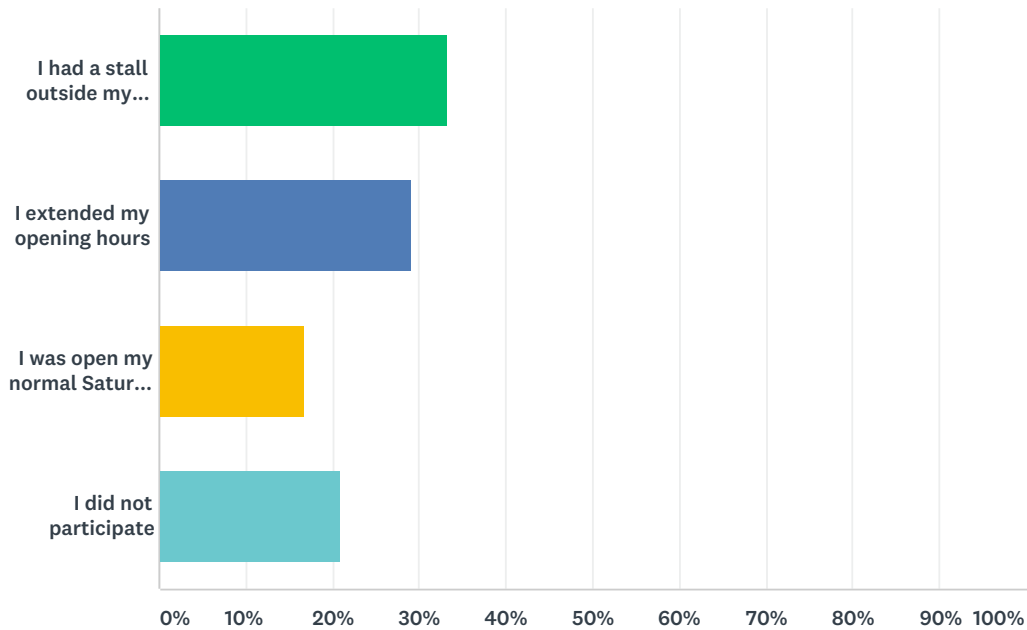

Q1 Did you participate in Fiesta on George 2017?

Answered: 25 Skipped: 0

ANSWER CHOICES	RESPONSES	
Yes	68.00%	17
No	32.00%	8
TOTAL		25

Q2 If yes, how did you participate in the event?

Answered: 24 Skipped: 1

ANSWER CHOICES	RESPONSES	
I had a stall outside my business	33.33%	8
I extended my opening hours	29.17%	7

I was open my normal Saturday trading hours	16.67%	4
I did not participate	20.83%	5
TOTAL		24

Q3 Where is your business located?