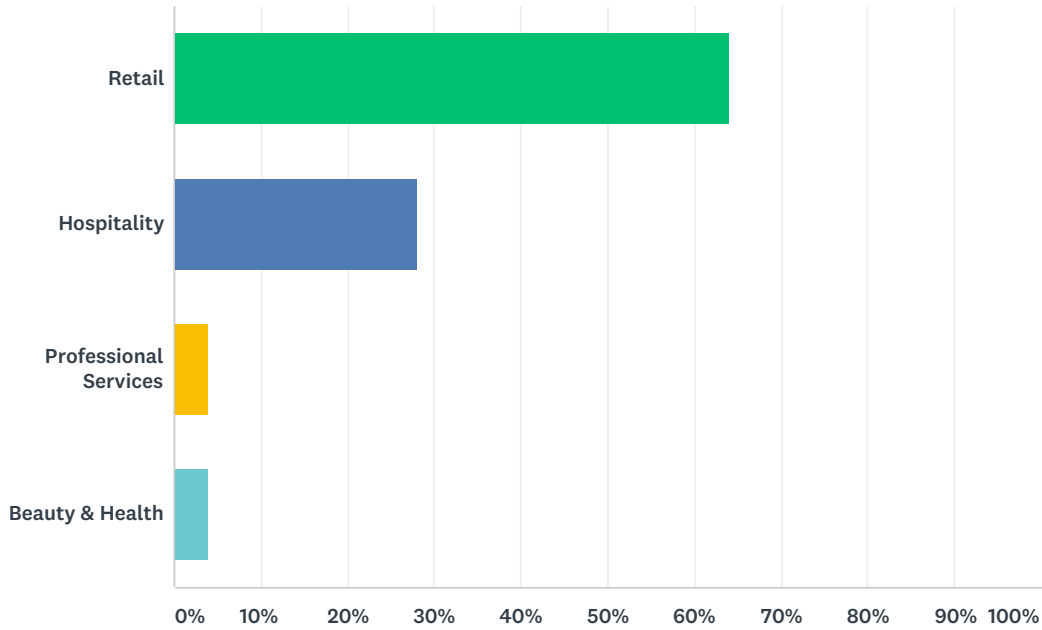

Q1 Did you participate in Fiesta on George 2017?

Answered: 25 Skipped: 0

ANSWER CHOICES	RESPONSES	
Yes	68.00%	17
No	32.00%	8
TOTAL		25

Q2 If yes, how did you participate in the event?

Answered: 24 Skipped: 1

ANSWER CHOICES	RESPONSES	
I had a stall outside my business	33.33%	8
I extended my opening hours	29.17%	7

I was open my normal Saturday trading hours	16.67%	4
I did not participate	20.83%	5
TOTAL		24

Q3 Where is your business located?

Q4 What industry does your business operate in?

Answered: 25 Skipped: 0

ANSWER CHOICES	RESPONSES	
Retail	64.00%	16
Hospitality	28.00%	7
Professional Services	4.00%	1
Beauty & Health	4.00%	1
TOTAL		25

Q5 If you participated in the event, how did your trade compare to other Saturdays in October?